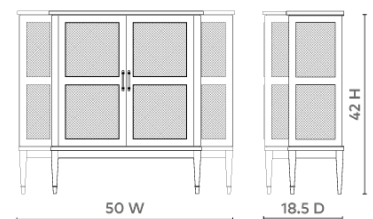

Rene Cabinet, Natural

RNE-225-98

50w x 18.5d x 42h

Clear Lacquered Cerved Oak & Antique Mirror Interior Back Panel

Brushed Brass Metal Mesh and Accents and Sabots

2 Fixed Shelves

Veneer Interior

SCAN IT FOR MORE