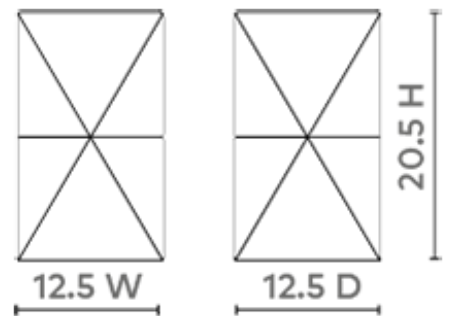

## Romano Side Table, Sapphire Blue

---

**ROM-100-78**

12.5w x 12.5d x 20.5h  
Mirrored Colored Glass

SCAN IT FOR MORE

VILLA & HOUSE  
[www.VandH.com](http://www.VandH.com)