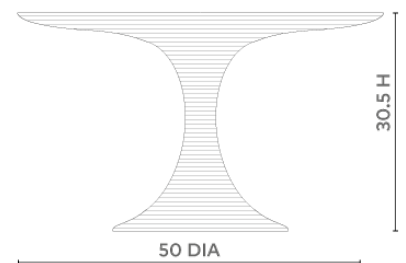

## Rope Dining Table, Whitewashed Cotton White

---

**RPE-380-609**

50dia x 30.5h

Pigmented Lacquered Rope

SCAN IT FOR MORE

**VILLA & HOUSE**  
www.VandH.com