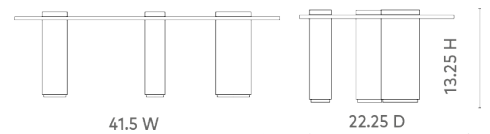

Scarlotti Small Coffee Table, Espresso

SCA-300-94-TB

22.25x41.5x13.25

Clear Lacquered Wood and Veneers

Tempered Glass Top

SCANITFORMOREDETAILS

VILLA & HOUSE
www.VandH.com