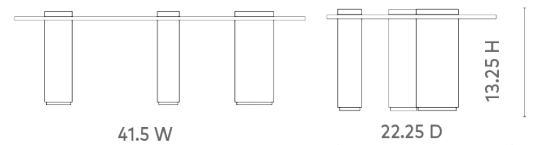

Scarlotti Small Coffee Table, Sand

SCA-300-99-TB

22.25x41.5x13.25

Clear Lacquered Bleached Cerused Oak

Tempered Glass Top

SCANITFORMOREDETAILS

VILLA & HOUSE
www.VandH.com