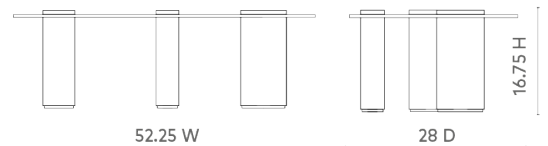

### SCA-310-94-TB

52.25x28x16.75

Clear Lacquered Wood and Veneers

Tempered Glass Top

SCANITFORMOREDETAILS

VILLA & HOUSE  
www.VandH.com