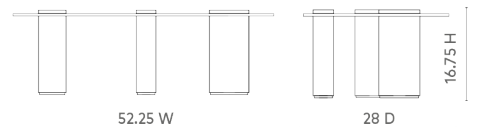

Scarlotti Large Coffee Table, Sand

SCA-310-99-TB

52.25x28x16.75

Clear Lacquered Bleached Cerused Oak

Tempered Glass Top

SCANITFORMOREDETAILS

VILLA & HOUSE
www.VandH.com