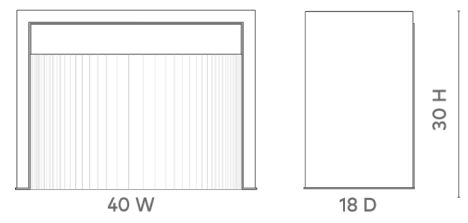

### **SLO-110-24**

40w x 18d x 30h

Clear Lacquered Wood and Veneers

Brushed Brass Accents

Oak Veneer Interior

Soft Closing Glides

SCANITFORMOREDETAILS

**VILLA & HOUSE**  
www.VandH.com