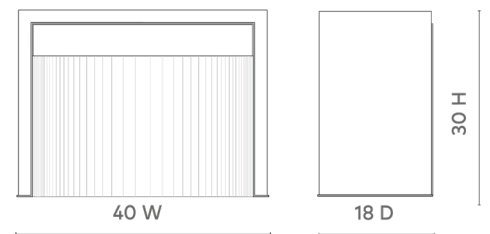

Sloane 1-Drawer Side Table, Light Gray Burl

SLO-110-46

40w x 18d x 30h

Clear Lacquered Wood and Veneers

Antique Brass Accents

Oak Veneer Interior

Soft Closing Glides

SCAN IT FOR MORE