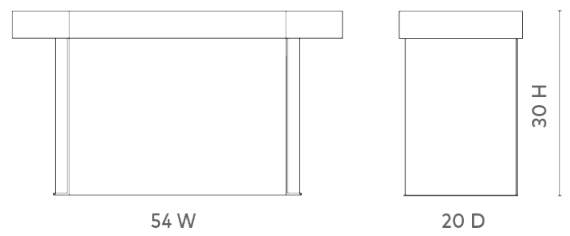

Sloane Desk, Burl

SLO-350-24

54x20x30

Clear Lacquered Wood and Veneers

Oak Veneer Interior

Soft Closing Glides

SCANITFORMOREDETAILS

VILLA & HOUSE
www.VandH.com