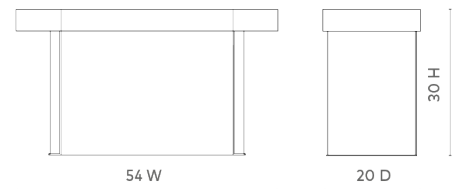

Sloane Desk, Light Gray Burl

SLO-350-46

54x20x30

Clear Lacquered Wood and Veneers

Oak Veneer Interior

Soft Closing Glides

SCANITFORMOREDETAILS

VILLA & HOUSE
www.VandH.com