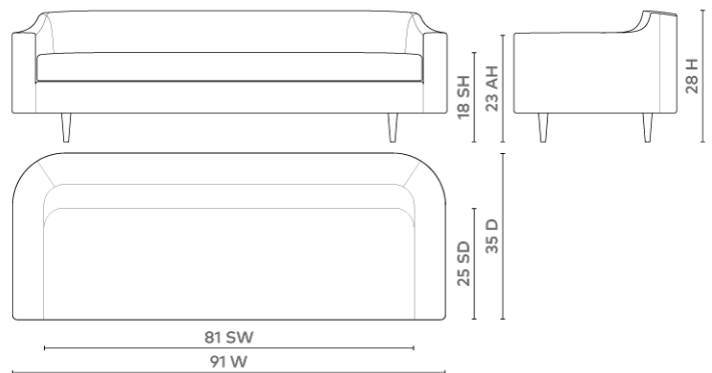

VILLA & HOUSE
www.VandH.com