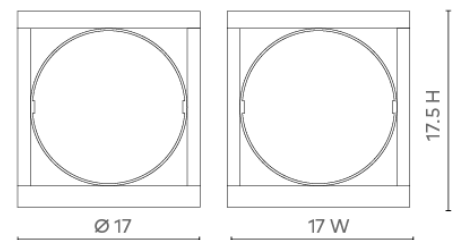

Stephen Side Table, Antique Brass

SPN-100-803

17dia x 17.5h

Clear Lacquered Brass & Removable Glass Top

SCAN IT FOR MORE

VILLA & HOUSE
www.VandH.com