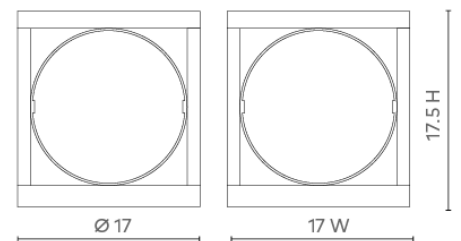

## Stephen Side Table, Polished Nickel

---

**SPN-100-807**

17dia x 17.5h

Clear Lacquered Metal& Removable Glass Top

SCAN IT FOR MORE

VILLA & HOUSE  
www.VandH.com