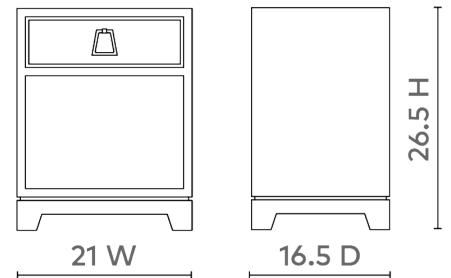

### STA-110-22

21w X 16.5d X 26.5h

Clear Lacquered Wood and Veneers

Stained Interior

SCAN IT FOR MORE

VILLA & HOUSE  
[www.VandH.com](http://www.VandH.com)