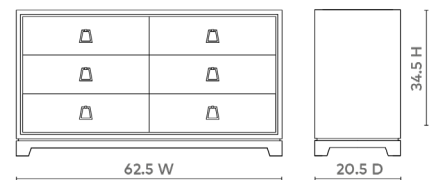

### STA-250-22

62.5w X 20.5d X 34.5h

Clear Lacquered Wood and Veneers

Stained Interior

Soft Closing Glides

SCAN IT FOR MORE

VILLA & HOUSE  
www.VandH.com