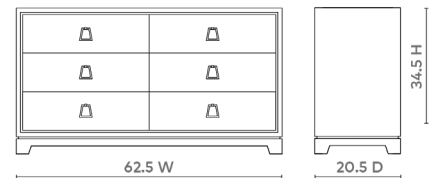

Stanford Extra Large 6-Drawer, Taupe Gray

STA-250-26

62.5w X 20.5d X 34.5h

Clear Lacquered Wood and Veneers

Stained Interior

Soft Closing Glides

SCAN IT FOR MORE

VILLA & HOUSE
www.VandH.com