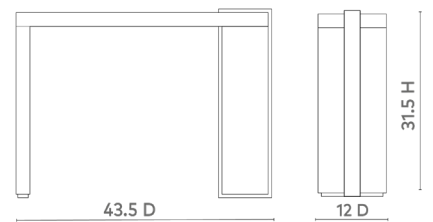

### **SUT-400-99**

43.5w x 12d x 31.5h

Clear Lacquered Bleached Cerused Oak

Bronze Details

SCANITFORMOREDETAILS

**VILLA & HOUSE**  
www.VandH.com