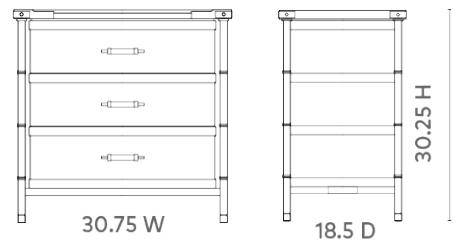

Toulon 3-Drawer Side Table, Black

TOU-130-401

30.75x18.5x30.25

Stitched Leather

Natural Canvas

Brushed Brass Accents

Tempered Glass Top

SCANITFORMOREDETAILS