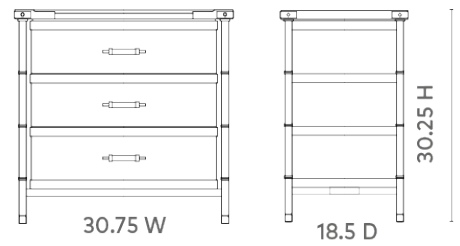

### **TOU-130-404**

30.75x18.5x30.25

Stitched Leather

Natural Canvas

Brushed Brass Accents

Tempered Glass Top

SCANITFORMOREDETAILS

**VILLA & HOUSE**  
www.VandH.com