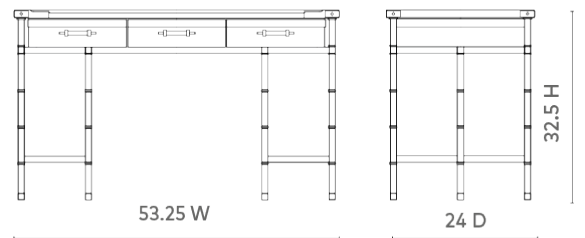

Toulon Desk, Tan

TOU-350-404

53.25x24x32.5

Stitched Leather

Natural Canvas

Brushed Brass Accents

Tempered Glass Top

SCANITFORMOREDETAILS