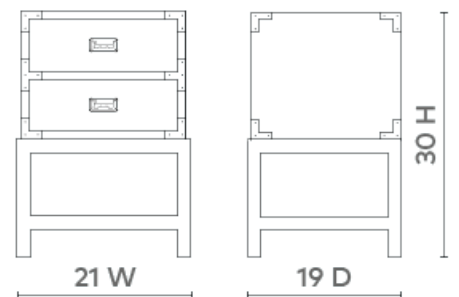

### TSU-120-39

21w x 19d x 30h

Pigmented Lacquered Wood and Veneers

Brass Handle and Gold Accents

1 Fixed Shelf

Stained Drawer Interiors

Full Extension Glides

SCAN IT FOR MORE