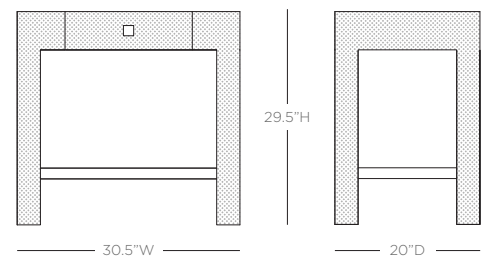

Valentina 1-Drawer Side Table, White

VAL-110-59-TB

30.5w x 20d x 29.5h
Lacquered Grasscloth
Nickel Finish Square Pull
Stained Drawer Interior
Soft Closing Glides
1 Fixed Shelf
Clear Glass Top

SCANITFORMOREDETAILS