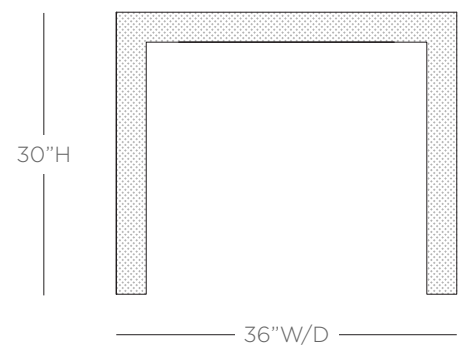

Valentina Game Table, Chiffon White

VAL-330-59-TB

36w x 36d x 30h
Lacquered Grasscloth
Nickel Finish Square Pull
Stained Drawer Interior
Soft Closing Glides
1 Fixed Shelf
Clear Glass Top

SCANITFORMOREDETAILS