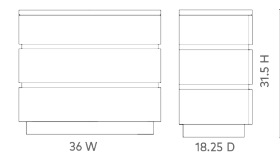

## Vanessa 3-Drawer End Table, Cerused Almond

---

### **VAN-130-93**

36x18.25x31.5

Clear Lacquered Wood and Veneers

Undermounted Glides

Foot Levelers

SCANITFORMOREDETAILS