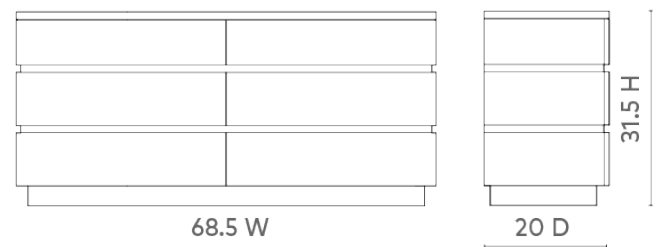

### **VAN-250-93**

68.5x20x31.5

Clear Lacquered Wood and Veneers

Undermounted Glides

Foot Levelers

SCANITFORMOREDETAILS

VILLA & HOUSE  
www.VandH.com