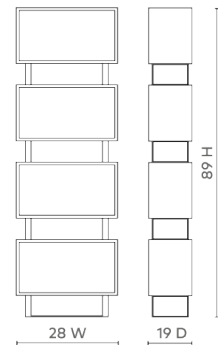

Victor Etagere, Vanilla

VCR-475-539

28w x 12d x 89h

Pigmented Lacquered Heavy Linen

Brushed Brass Uprights and Base

4 Fixed Shelves

Anti-Tip Security Belt Included

SCAN IT FOR MORE