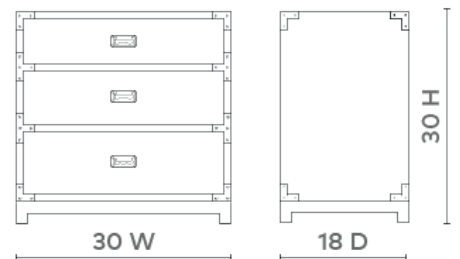

### **VIC-130-36**

30w x 18d x 30.5h

Pigmented Lacquered Wood and Veneers

Brass Handle and Gold Accents

Stained Drawer Interiors

Soft Closing Glides

SCAN IT FOR MORE

**VILLA & HOUSE**  
www.VandH.com