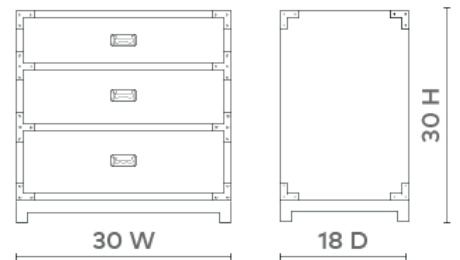

Victoria 3-Drawer Side Table, Gloss White

VIC-130-39

30w x 18d x 30h

Pigmented Lacquered Wood and Veneers

Brass Handle and Gold Accents

Stained Drawer Interiors

Full Extension Glides

SCAN IT FOR MORE