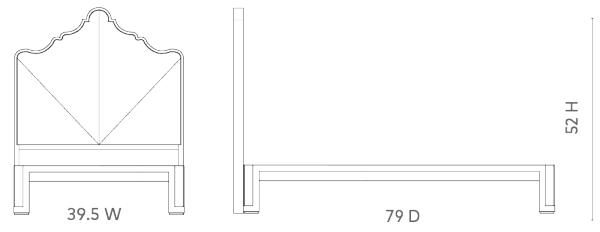

Victoria Twin Headboard With Bed Frame, Natural Twill, Vanilla

VIC-530-6124-WB

39.5x79x52

Clear Lacquered Grasscloth

Pigmented Lacquered Wood and Veneers

SCANITFORMOREDETAILS

VILLA & HOUSE
www.VandH.com