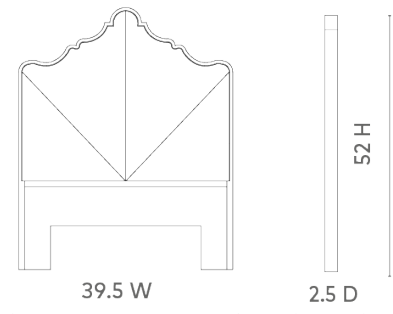

## Victoria Twin Headboard, Natural Twill

---

**VIC-530-6124**

39.75x2.5x52

Clear Lacquered Grasscloth

SCANITFORMOREDETAILS

**VILLA & HOUSE**  
www.VandH.com