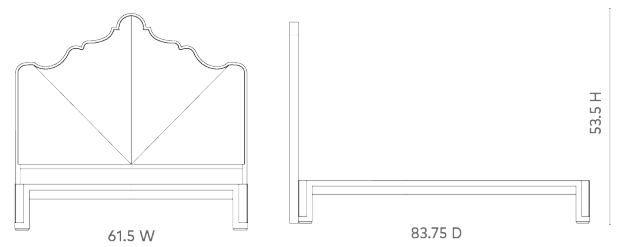

## Victoria Queen Headboard With Bed Frame, Natural Twill, Vanilla

---

### **VIC-540-6124-WB**

61.5x83.75x53.5

Clear Lacquered Grasscloth

Pigmented Lacquered Wood and Veneers

SCANITFORMOREDETAILS

**VILLA & HOUSE**  
www.VandH.com