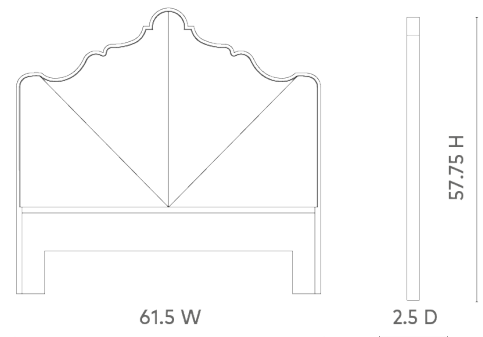

Victoria Queen Headboard, Natural Twill

VIC-540-6124

61.5x2.5x57.75

Clear Lacquered Grasscloth

SCANITFORMOREDETAILS

VILLA & HOUSE
www.VandH.com