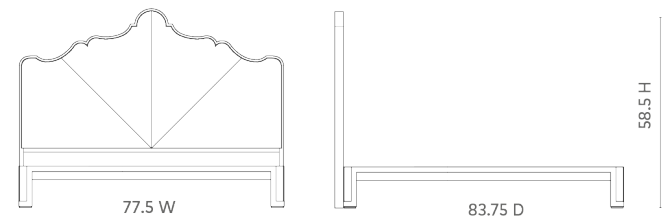

Victoria King Headboard With Bed Frame, Natural Twill, Vanilla

VIC-545-6124-WB

77.5x83.75x58.5

Clear Lacquered Grasscloth

Pigmented Lacquered Wood and Veneers

SCANITFORMOREDETAILS

VILLA & HOUSE
www.VandH.com