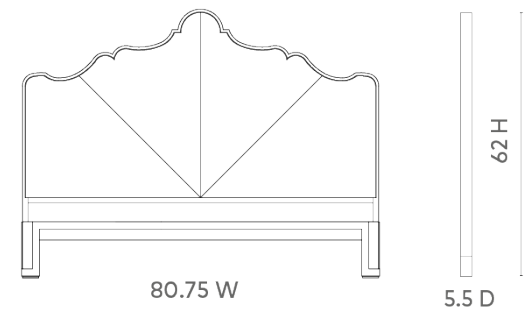

Victoria King Headboard, Natural Twill

VIC-545-6124

80.75x62x5.5

Clear Lacquered Grasscloth

SCANITFORMOREDETAILS

VILLA & HOUSE
www.VandH.com