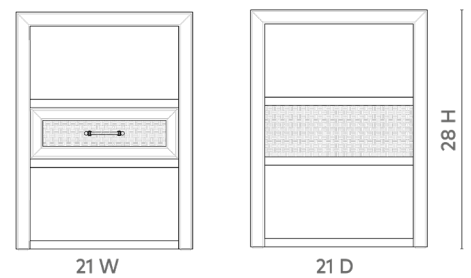

Vivian 1-Drawer Side Table, Soft Gray

VIV-110-97

21w x 21d x 28h

Clear Lacquered Cerused Oak

Gray Stained Grasscloth

1 Drawer with Nickel Pull, Oak Veneer Interior & Full
Extension Glides

1 Shelf

SCANITFORMOREDETAILS