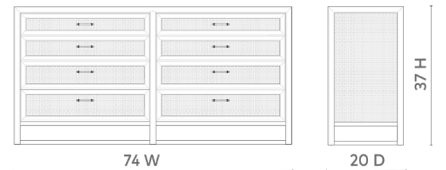

### VIV-250-97

74w x 20d x 37h

Clear Lacquered Cered Oak

Gray Stained Grasscloth

8 Drawers with Nickel Pulls, Oak Veneer Interior & Full Extension Glides

SCANITFORMOREDETAILS

VILLA & HOUSE  
www.VandH.com