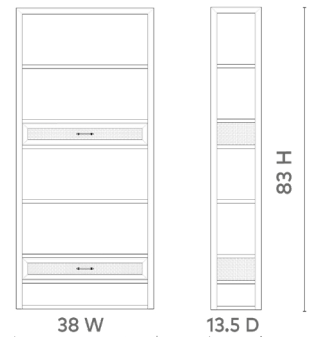

Vivian Etagere, Soft Gray

VIV-475-97

38w x 13.5d x 83h

Clear Lacquered Cered Oak

Gray Stained Grasscloth

2 Drawers with Nickel Pulls, Oak Veneer Interior & Full Extension Glides

4 Shelves

SCANITFORMOREDETAILS