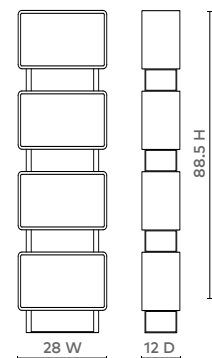

Verra Etagere, Antique Brass and Dark Bronze

VRA-475-803-TB

28w x 12d x 88.5h

Textured Antique Brass Cladding & Dark Bronze Accents

4 Fixed Shelves

SCANITFORMOREDETAILS

VILLA & HOUSE
www.VandH.com