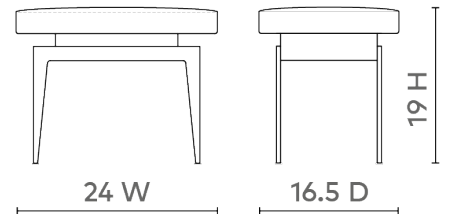

Winston Stool, Black

WIN-500-401

24wx16.5dx19h

Stitched Leather & Leather Wrapped Legs

SCAN IT FOR MORE

VILLA & HOUSE
www.VandH.com