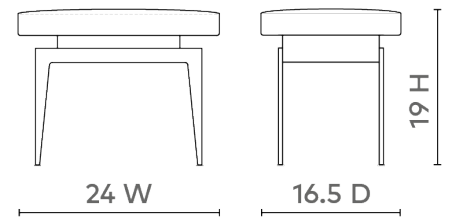

Winston Stool, Gray Leather

WIN-500-406

24wx16.5dx19h

Stitched Leather & Leather Wrapped Legs

SCAN IT FOR MORE

VILLA & HOUSE
www.VandH.com