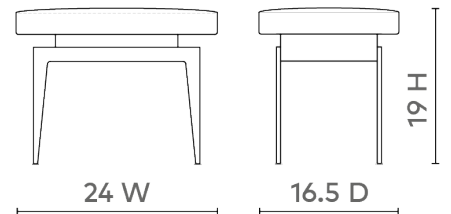

Winston Stool, Navy Blue Leather

WIN-500-408

24wx16.5dx19h

Stitched Leather & Leather Wrapped Legs

SCAN IT FOR MORE

VILLA & HOUSE
www.VandH.com