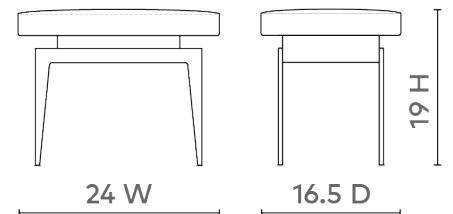

## Winston Stool, Ivory

---

**WIN-500-489**

24wx16.5dx19h

Hair-on-Hide Leather & Hair-on-Hide Wrapped Legs

SCAN IT FOR MORE

VILLA & HOUSE  
www.VandH.com