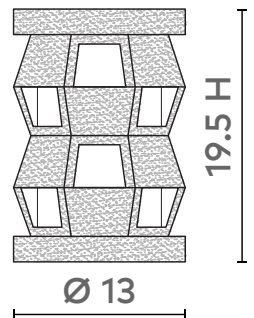

ZANZIBAR STOOL/SIDE TABLE, DRIFTWOOD

ZAN-100-92C

- 13dia x 19.5h
- Lacquered Solid Mahogany
- Hand Chiseled

DRIFTWOOD BLACK